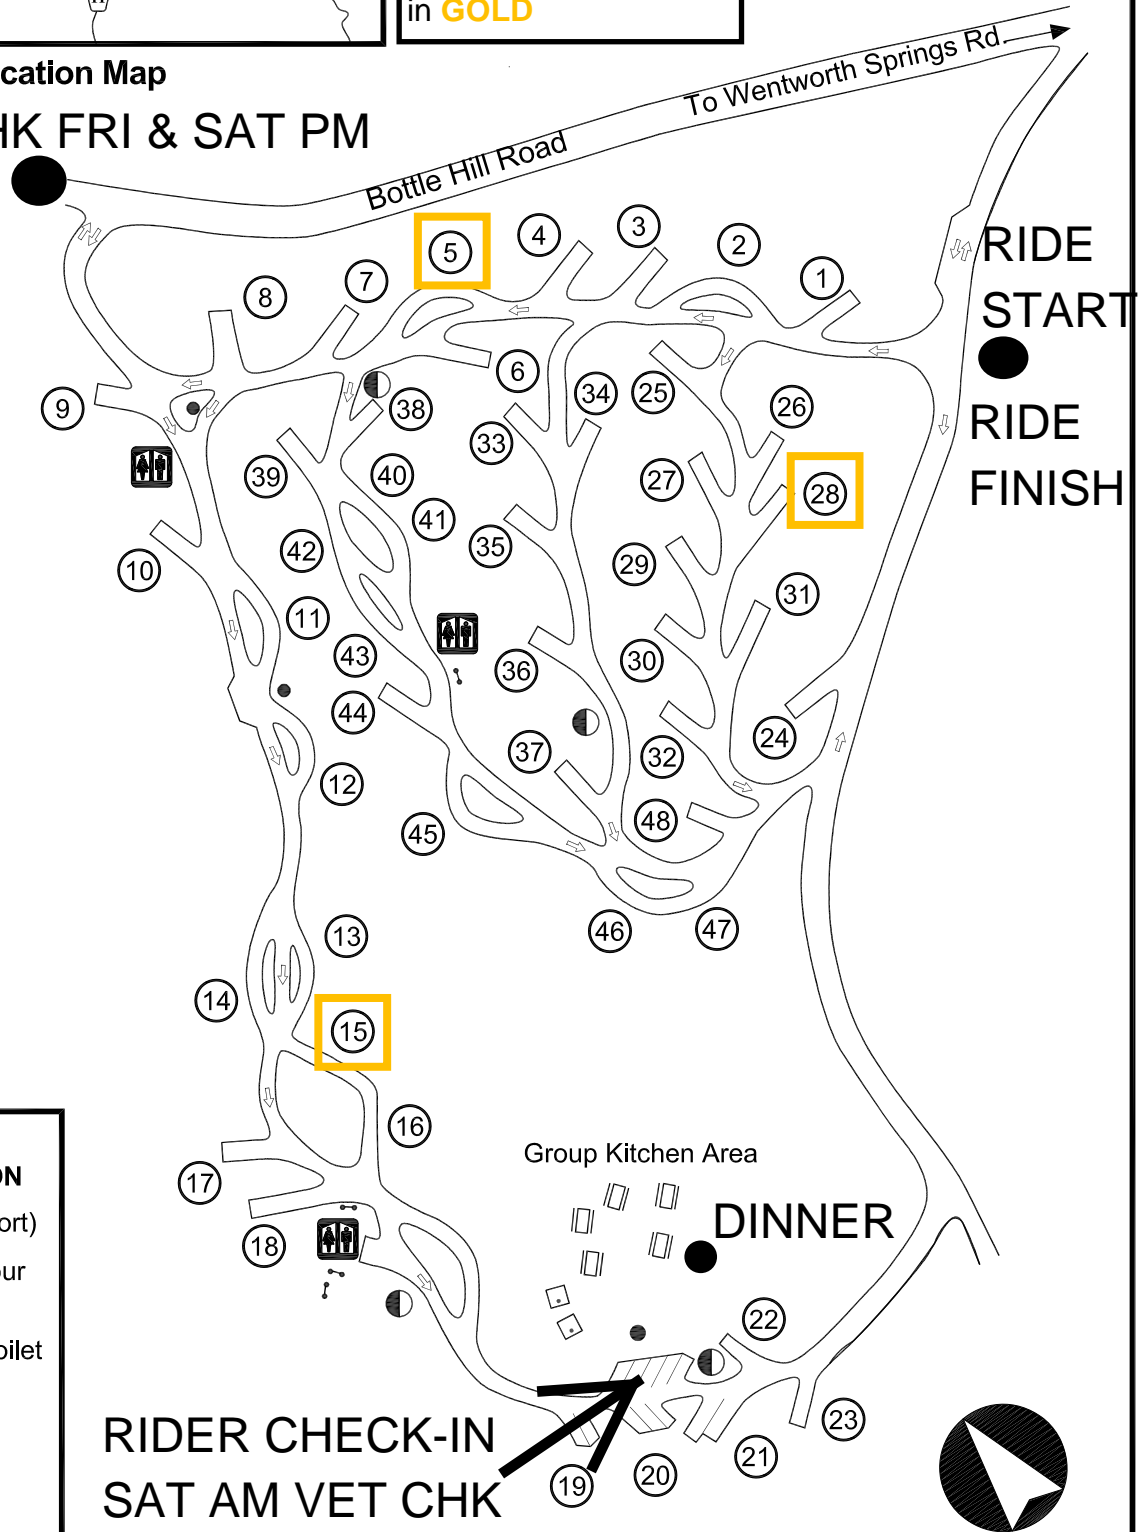

Dru Barner Campground

Georgetown Ranger District
Eldorado National Forest

VIP Sites are squared
in **GOLD**

Location Map

VET CHK FRI & SAT PM

LEGEND

SYMBOL	DESCRIPTION
	Car Spur (Short)
	Trailer/RV Spur (Long)
	Accessible Toilet
	Faucet
	Barricade
	Camp Unit #
	Water Trough

**RIDER CHECK-IN
SAT AM VET CHK**